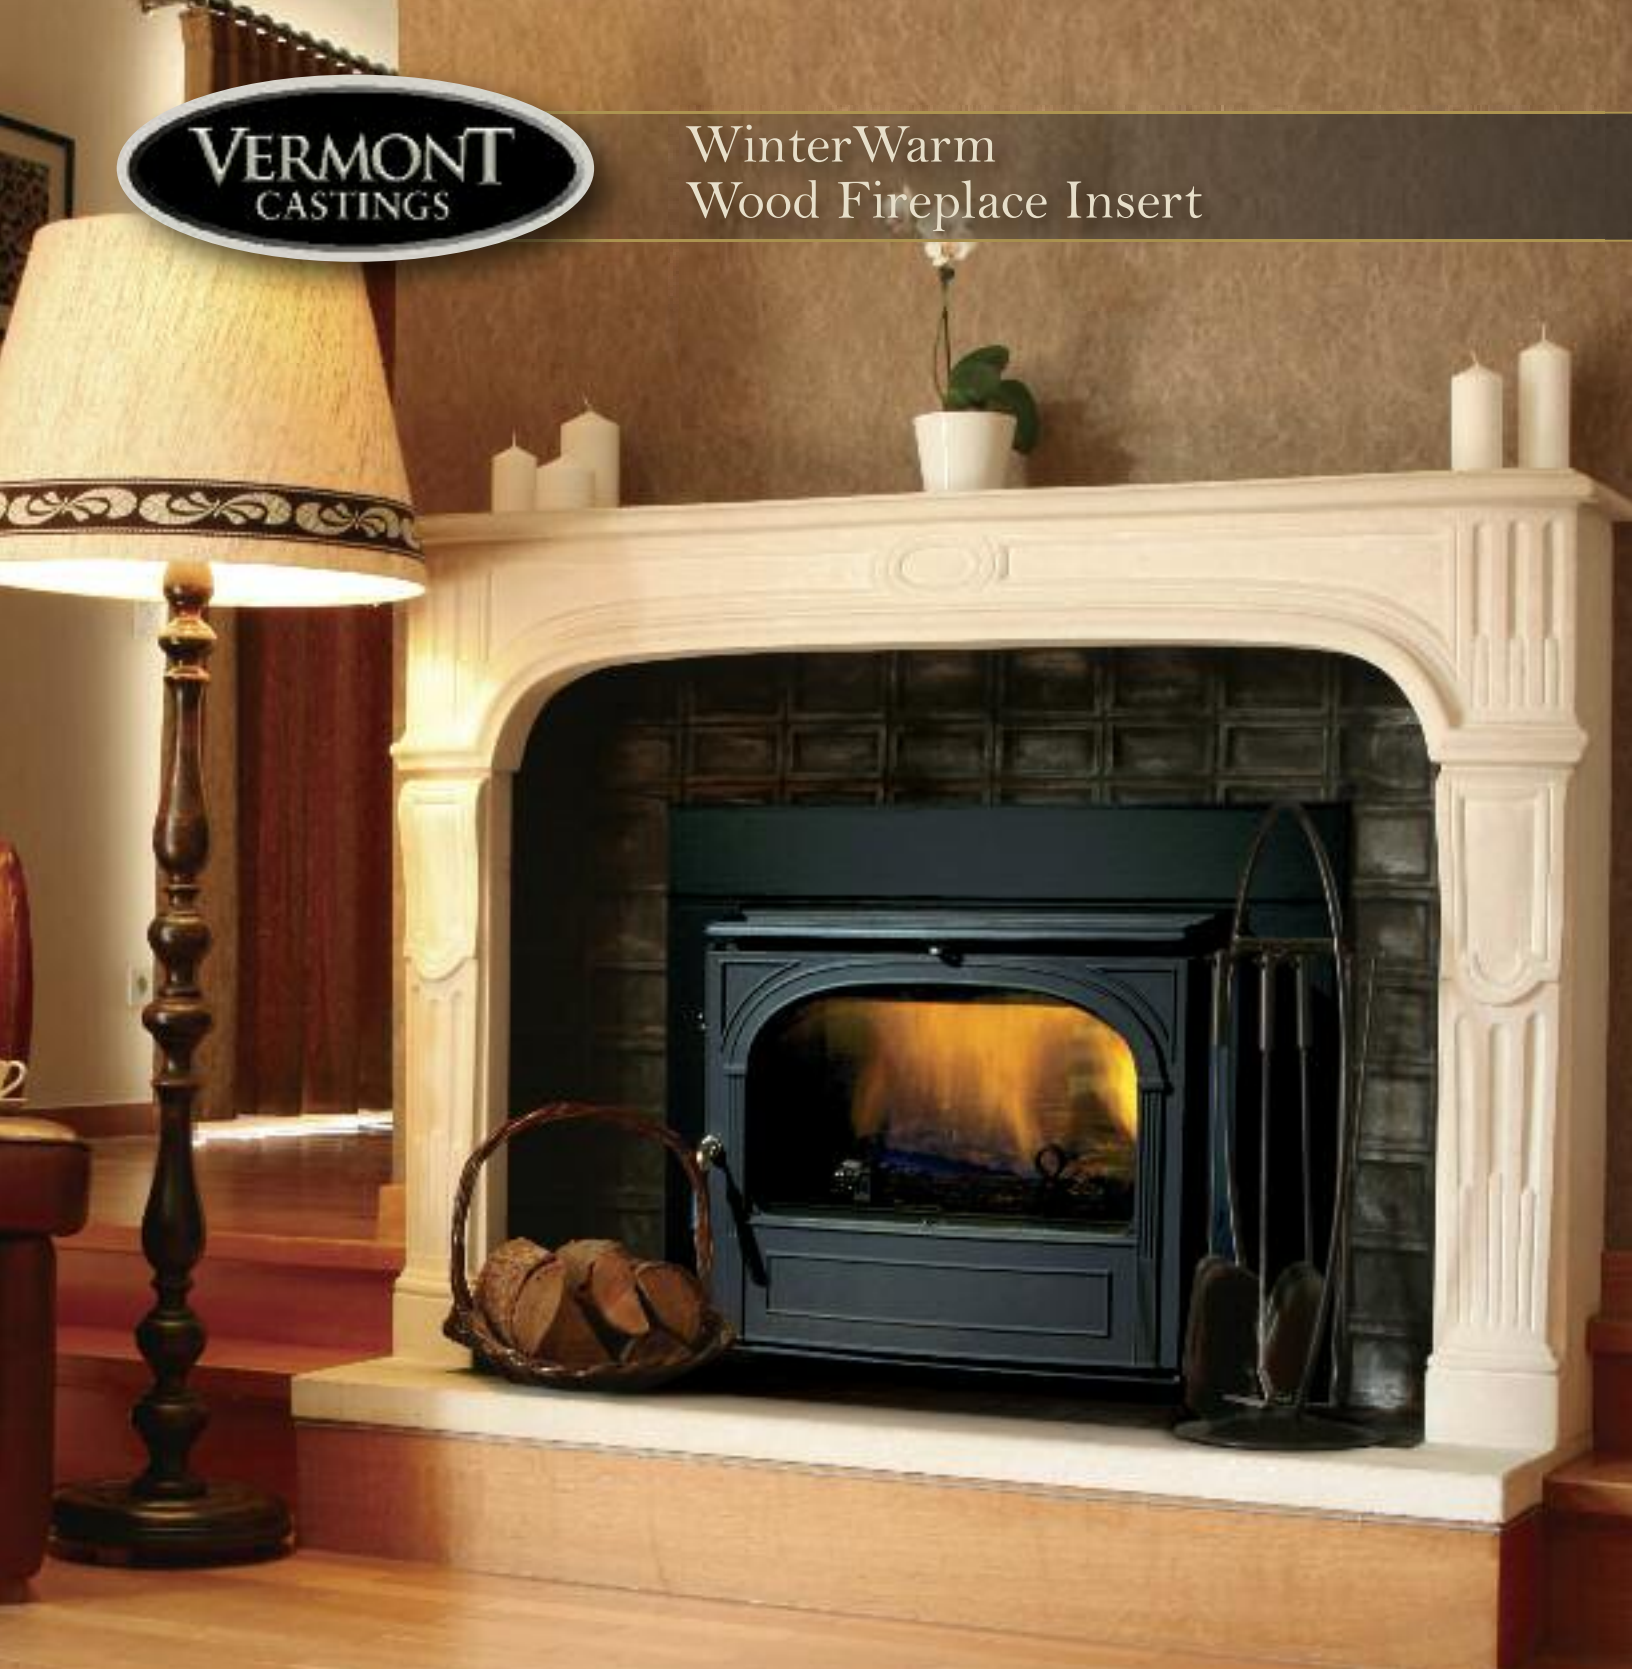

Winter Warm
Wood Fireplace Insert

Timeless Beauty

Built Vermont Proud and Strong

The WinterWarm System. Easy. Efficient. Perfect.

The WinterWarm small fireplace Insert slips easily into your existing fireplace to instantly transform it into an efficient heat source. You'll enjoy all of the beauty of an open fireplace, with all of the convenience and performance of a state-of-the-art wood stove. Go state-of-the-art warm with WinterWarm.