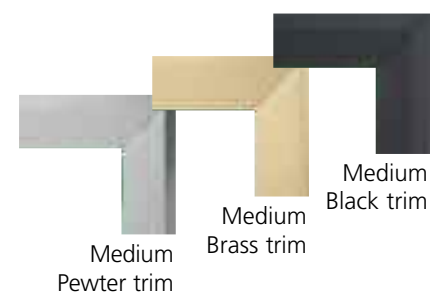

*VFS32 and CFX32 takes BLOT, VFS24 and CFX24 takes BLO24T

^ISD has choice of two sizes: 43"W x 33" H or 50"W x 36" H

Variable thermostat controlled forced air blower (135 cfm)

See our Ambient Technologies® catalog for a complete line of remotes and thermostats.

Brass louvers Pewter louvers

Tavern Brown firebrick Cottage Red firebrick

Medium Pewter trim

Medium Brass trim

Medium Black trim

ISD Vent Free System

The ISD vent free fireplace insert from Majestic is the perfect way to bring your existing wood burning fireplace to life again without the hassle of making a wood fire. This easy to install vent free insert will fit most standard masonry fireplaces with a minimum opening of 24 inches high and 33 inches wide. Available with standard black or optional brass trim and louvers as well as an optional brass face, this insert offers an impressive BTU range from 19,000 to 28,000 keeping up to 950 square feet warm and cozy.